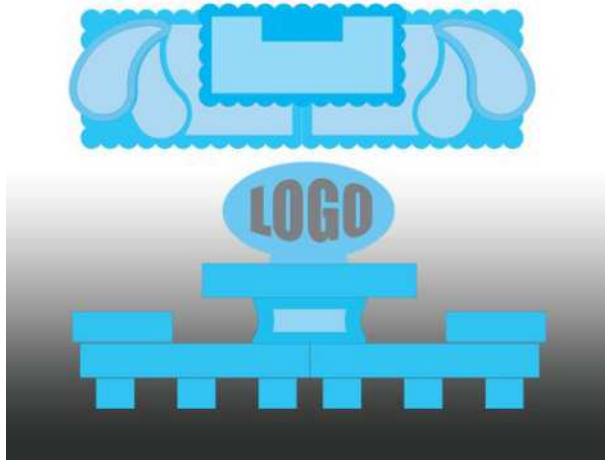

Starting Prices

Large Sculptures

Seafood Displays

4'	.....	$550
6'	.....	$725
8'	.....	$1000
12'	.....	$1450

Table Top Ice Bars