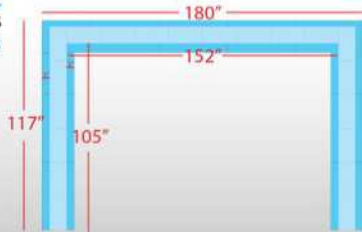

ICE WALLS

SCULPTURES

Seafood Display

Seafood Display

Ice Bars

1-800-ICE-8958

Ice Bars

CUSTOM