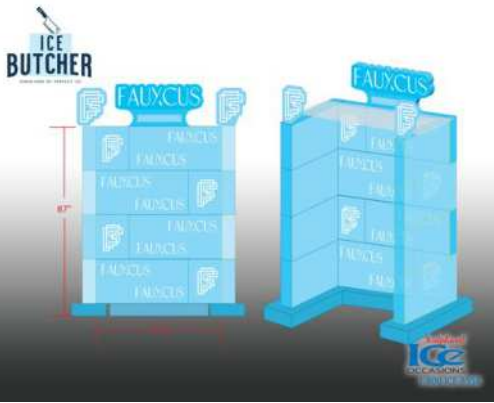

Caviar Holder
(double tier)

Starting Prices

Large Sculptures

Seafood Displays

4'	\$550
6'	\$725
8'	\$1000
12'	\$1450

Table Top Ice Bars

4'	\$550
6'	\$725
8'	\$1000

Full Ice Bars

One Side 8' / 12'
Starts at \$2450
 + Break Down Fees Apply

Photo Walls/Frames

Frames.....\$550

Walls.....starting at.\$1,000

Ice Bucket
\$125/each

Centerpieces
Prices starting at \$100/each

Add-Ons

Bottle Caddy.....\$35