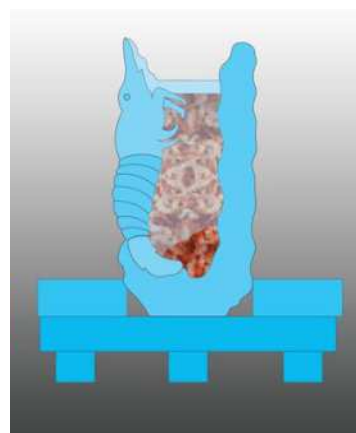

Add-Ons

starting prices

Bottle Caddy.....\$35

Caviar Holder.....\$35

Mini Shrimp Dispenser.....\$75

Large Shrimp Dispenser.....\$100

Bowl

Shrimp Dispenser